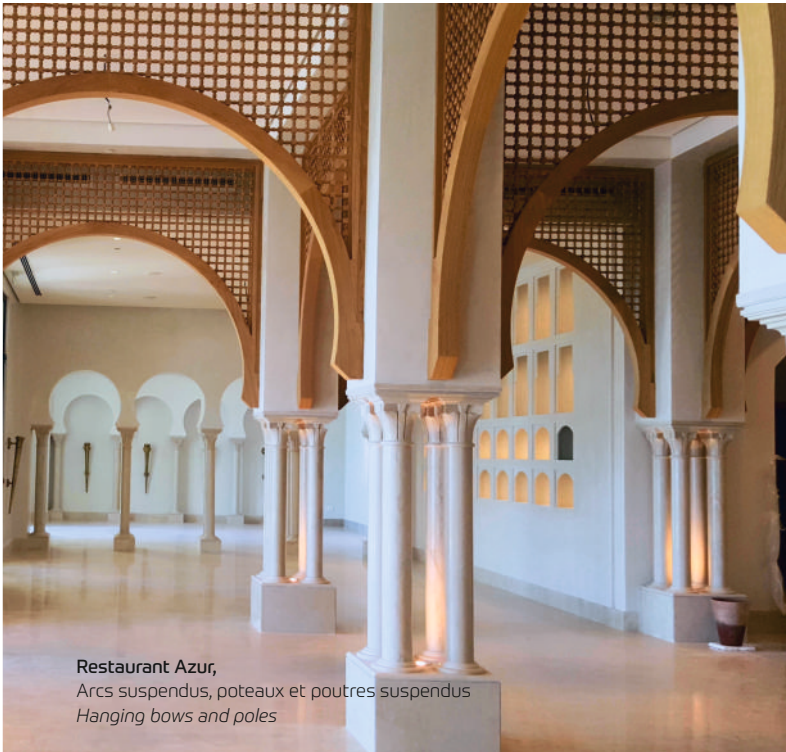

Spa, steam room,
Dome, counter partitions and archs

HÔTEL FOUR SEASONS GAMMARTH

Restaurant The Creek,
Voûtes / Archs

**Restaurant The Creek,
Escalier**
Contre cloison
courbe et niches,

**Restaurant The Creek,
Stairs**
*Counter partitions
and niches*